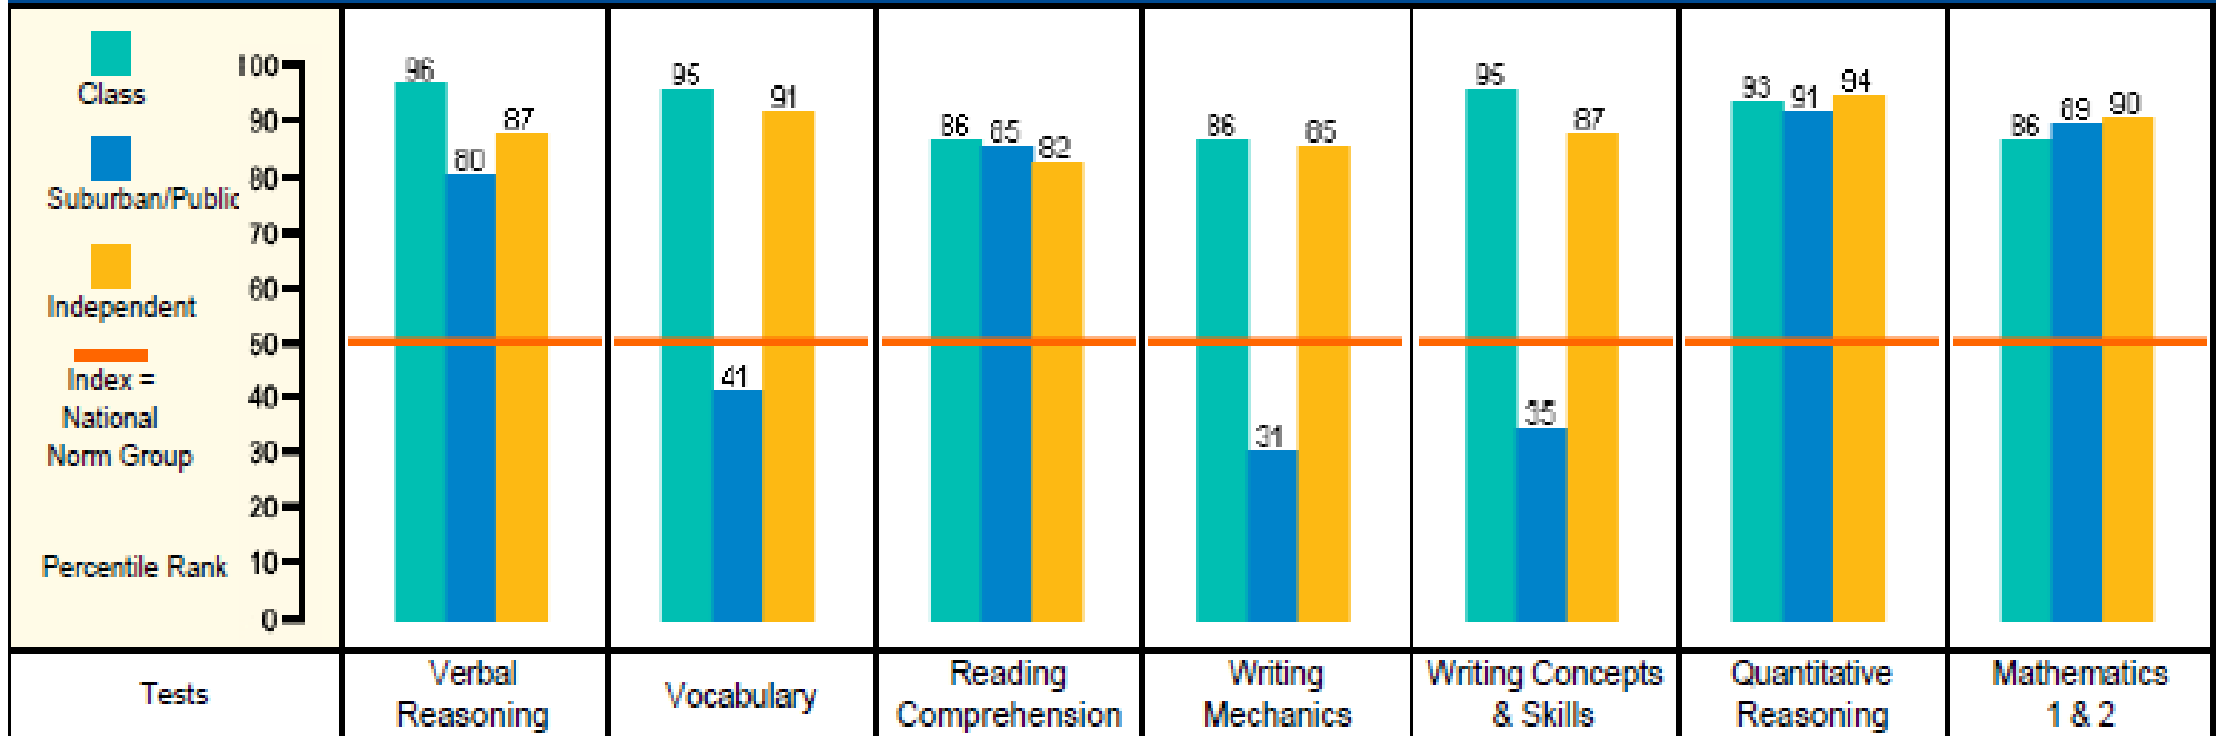

School: Fisher Island Day School

No. of Students Tested: 11

Median Percentile Report

Test Date: Spring 2019

Grade: 5 Level: 5

National Percentile Rank*

4th Grade

School: Fisher Island Day School