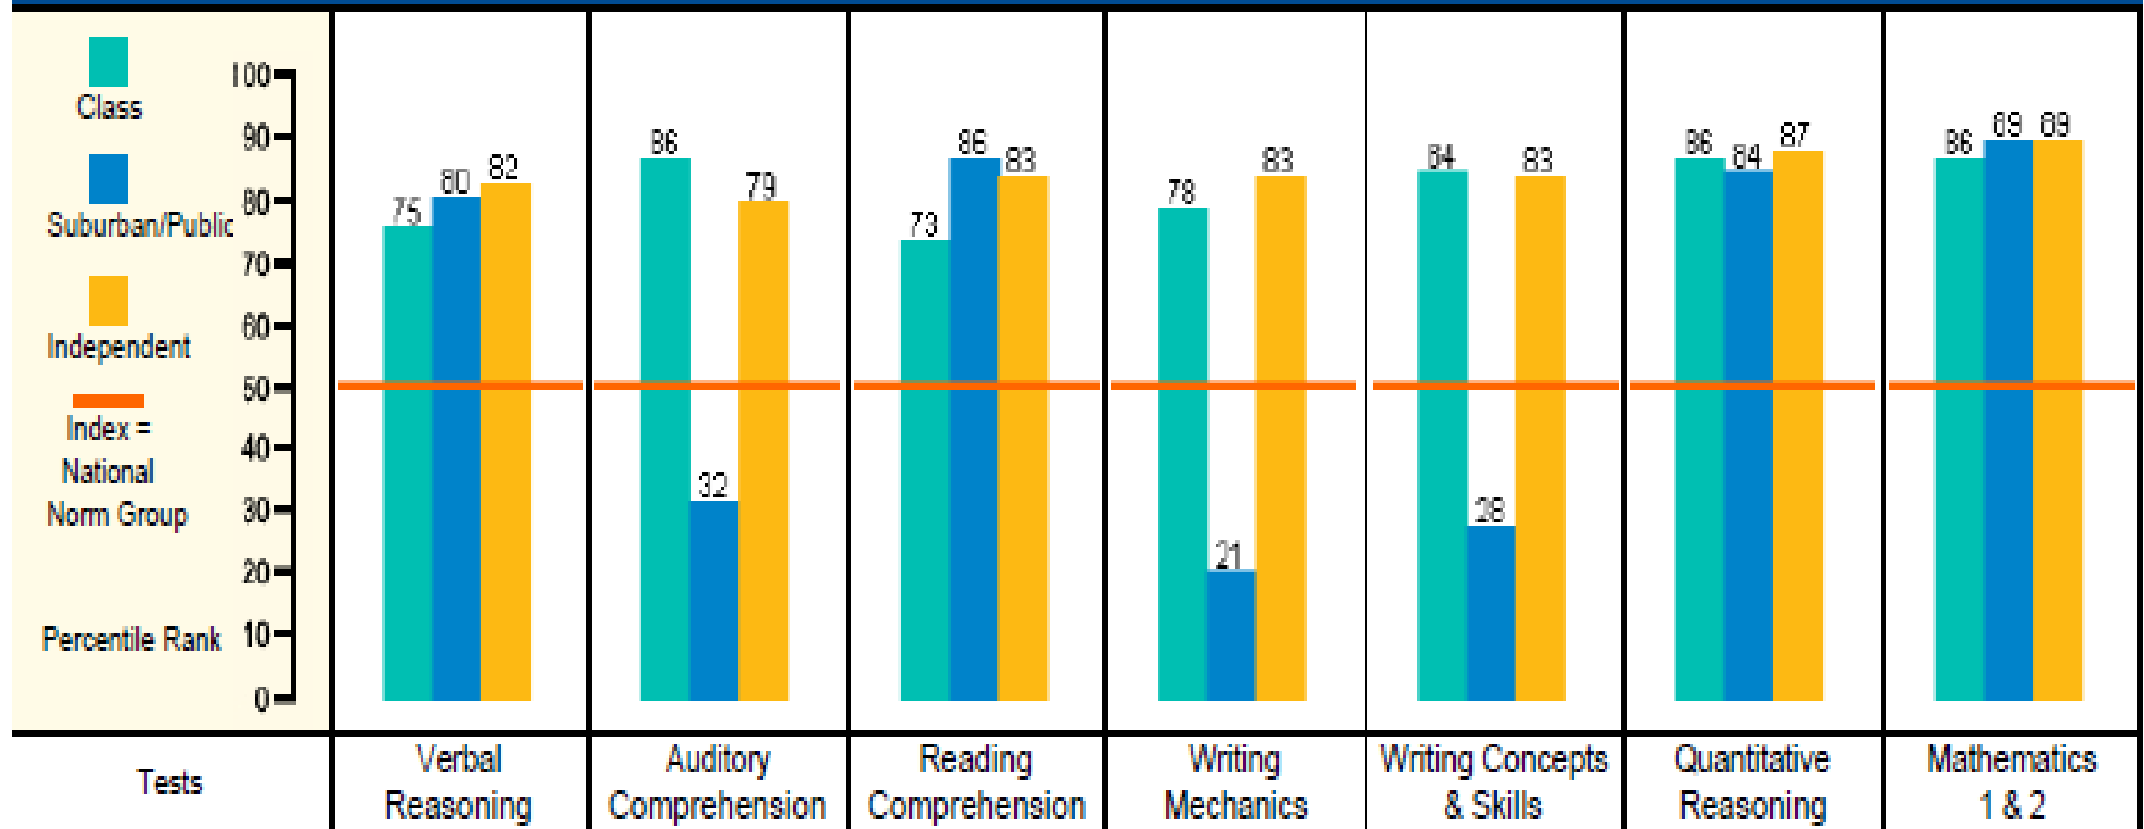

National Percentile Rank*

*National Percentile Rank of the median scale score of students in the class, Suburban/Public school norm group and Independent school norm group