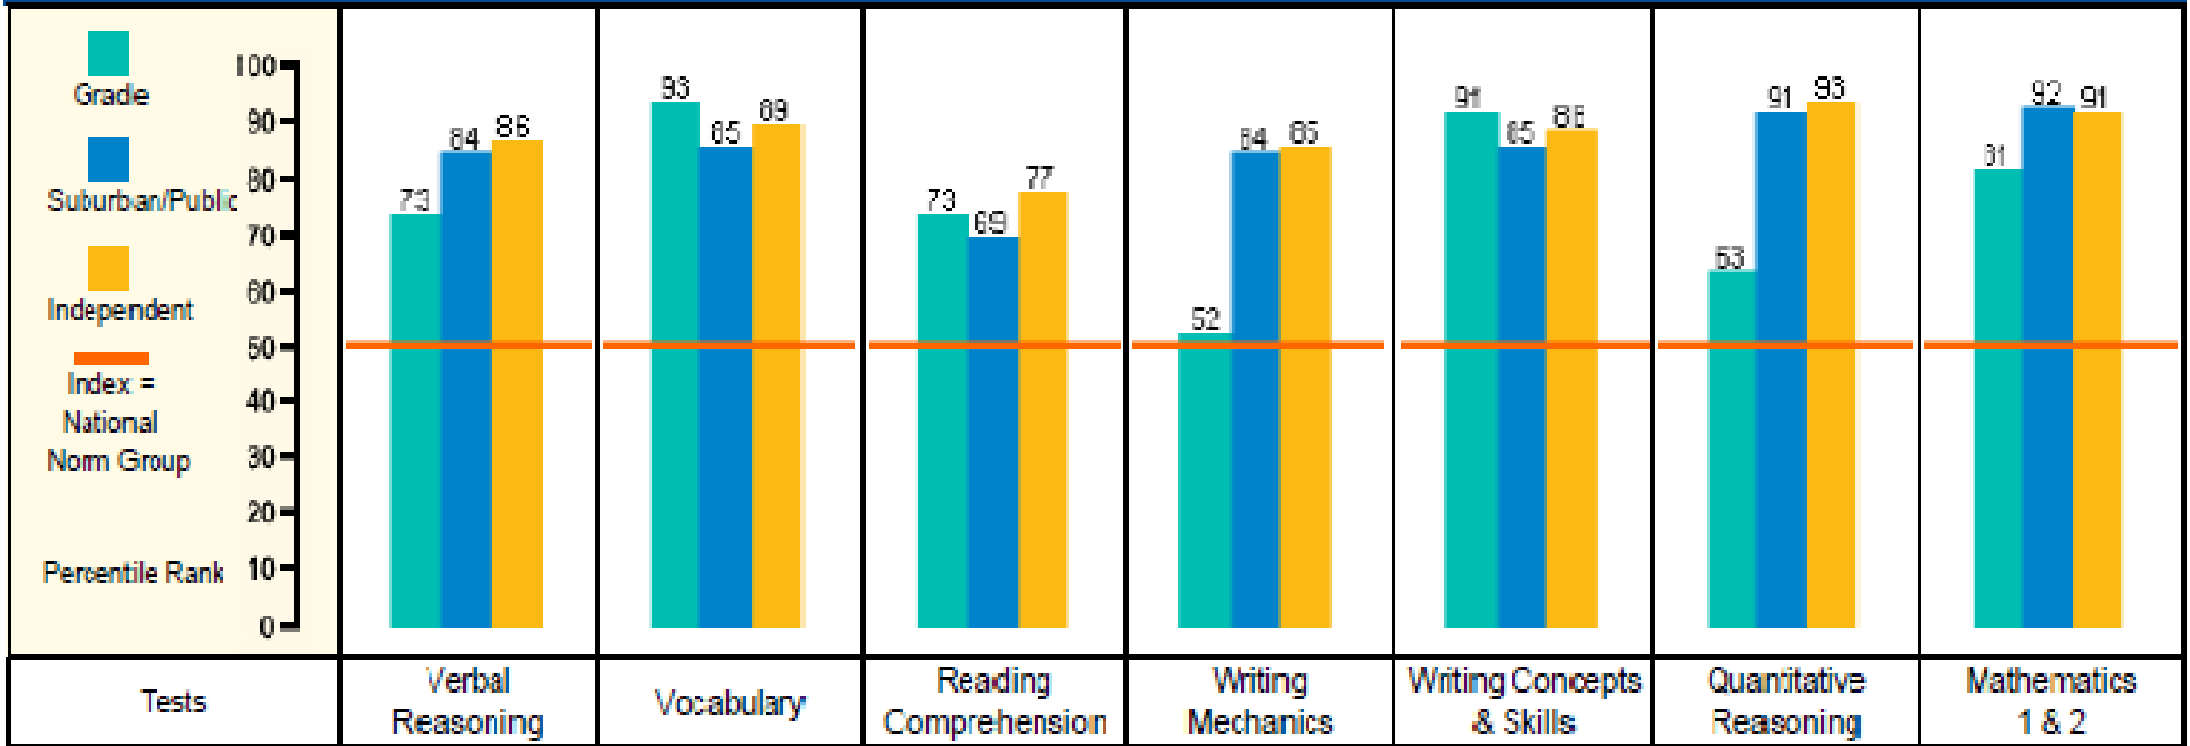

7th Grade

School: Fisher Island Day School
 No. of Students Tested: 4

Median Percentile Report

Test Date: Spring 2019

Grade: 7 Level: 7

National Percentile Rank*

6th Grade

School: Fisher Island Day School