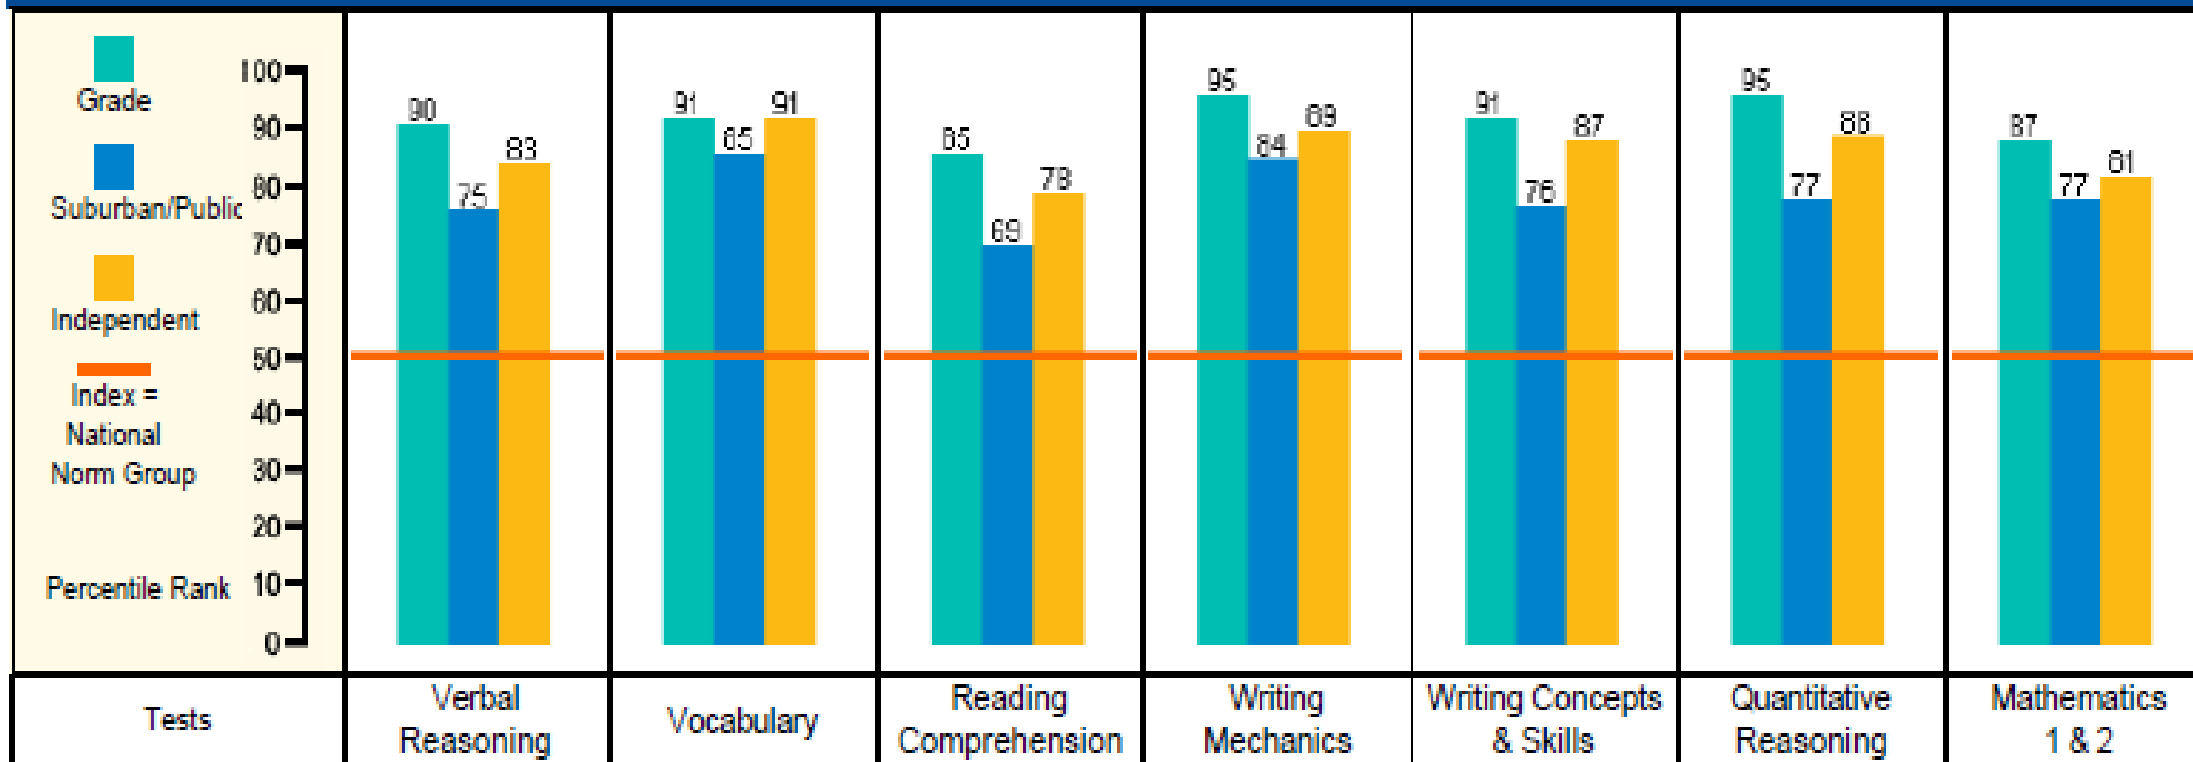

7th Grade

School: Fisher Island Day School
 No. of Students Tested: 4

Median Percentile Report

Test Date: Spring 2019

Grade: 7 Level: 7

National Percentile Rank*

6th Grade

School: Fisher Island Day School

No. of Students Tested: 6

Median Percentile Report

Test Date: Spring 2019

Grade: 6 Level: 6

National Percentile Rank*

5th Grade

CTP COMPREHENSIVE TESTING PROGRAM

Class: Fifth Grade- W/O Accommodations