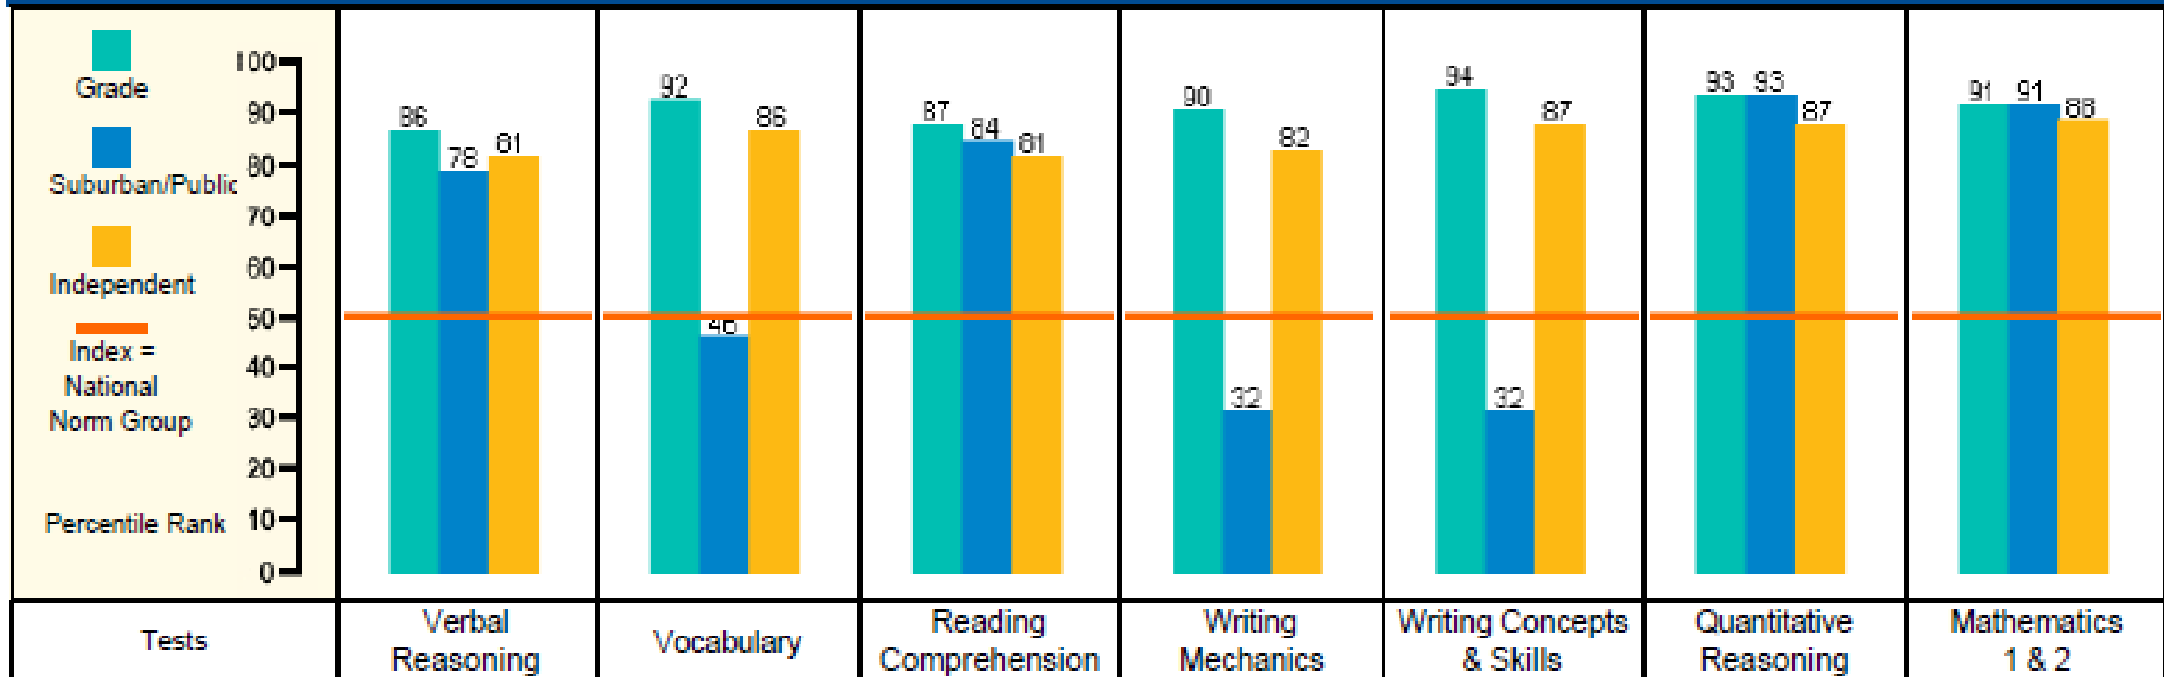

National Percentile Rank*