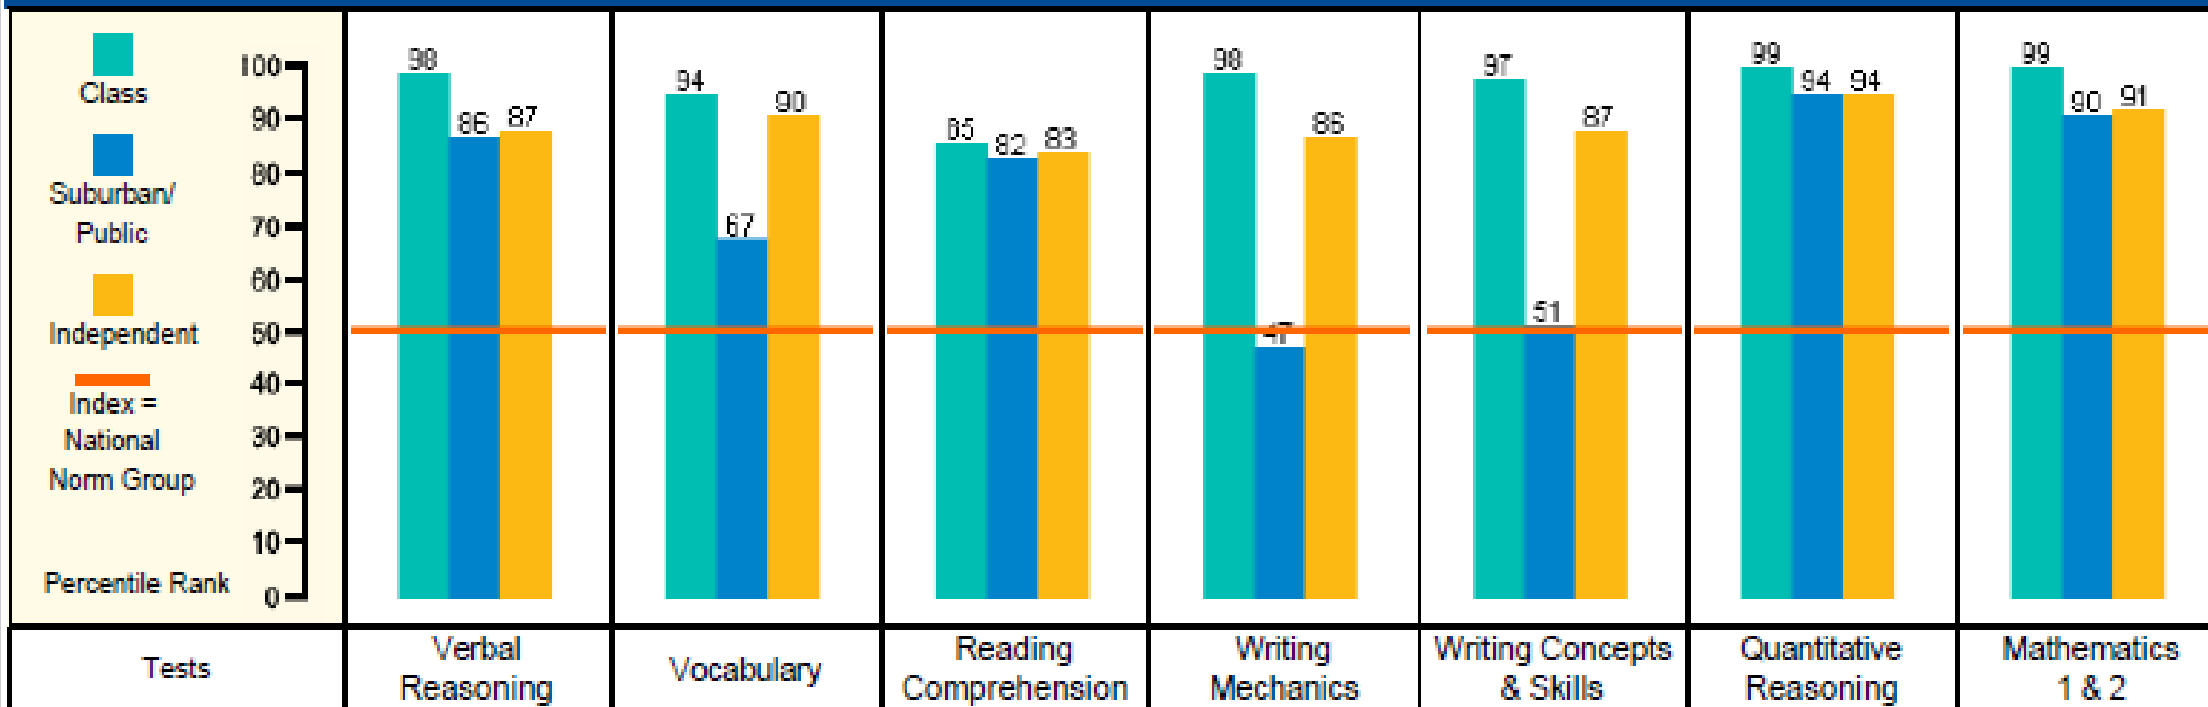

National Percentile Rank*