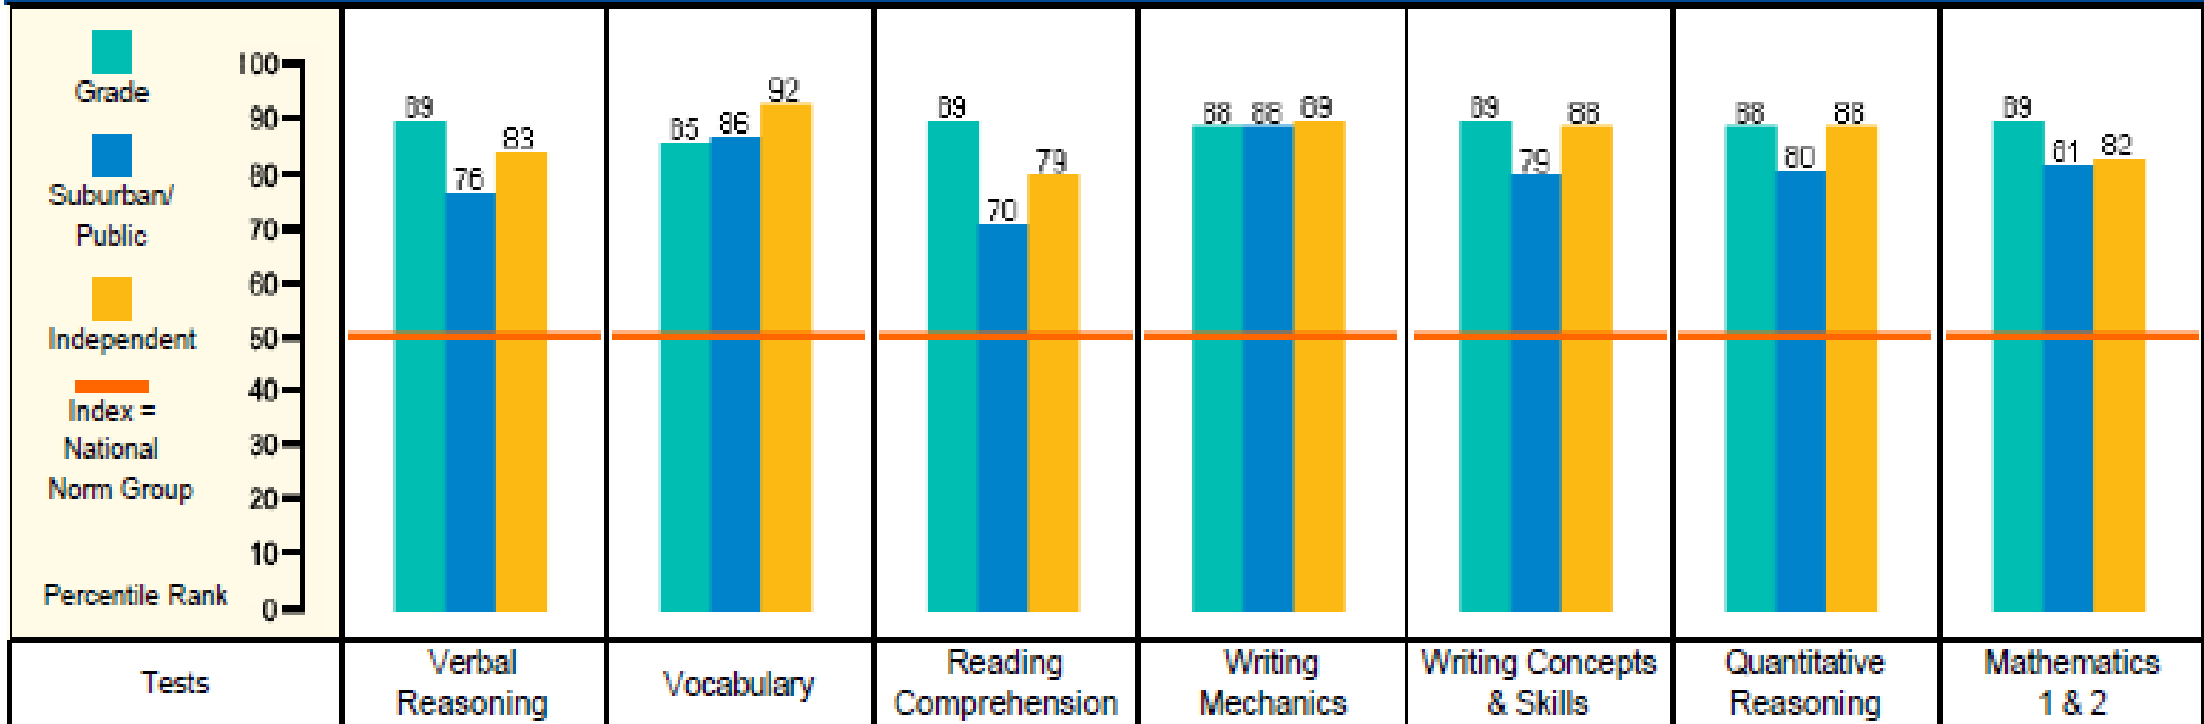

6th Grade

School: Fisher Island Day School

No. of Students Tested: 3

Median Percentile Report

Test Date: Spring 2018

Grade: 6 Level: 6

National Percentile Rank*

5th Grade

Class: Fifth Grade
 School: Fisher Island Day School
 No. of Students Tested: 7

Median Percentile Report

Test Date: Spring 2018

Grade: 5 Level: 5

National Percentile Rank*

4th Grade

Class: Fourth Grade ALL
 School: Fisher Island Day School
 No. of Students Tested: 10