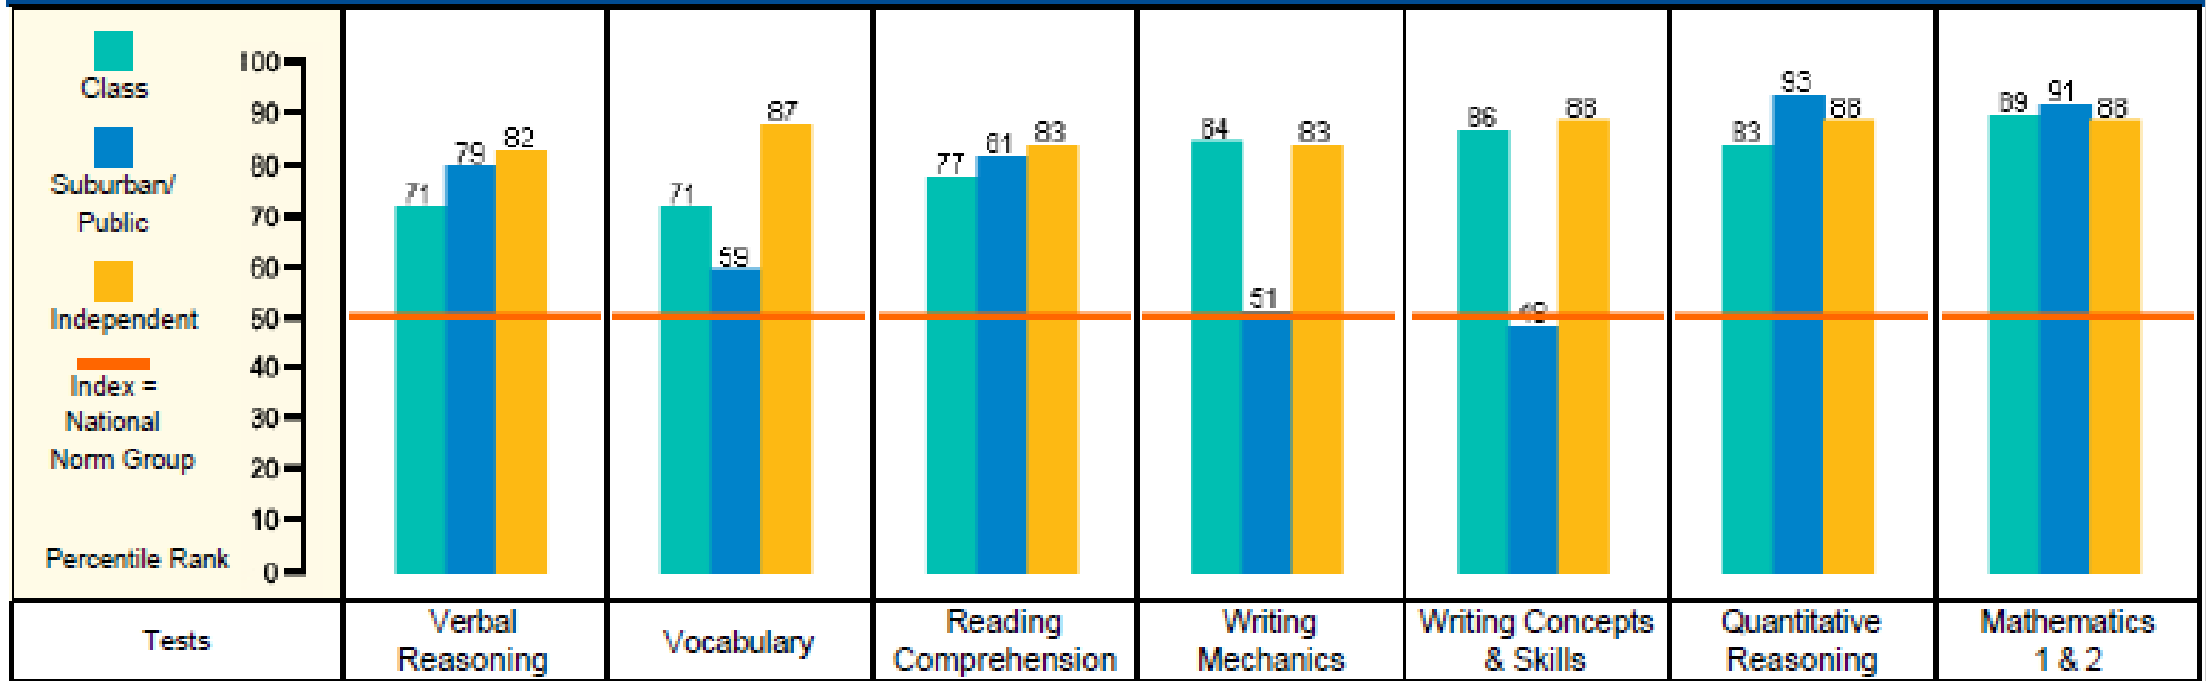

National Percentile Rank*